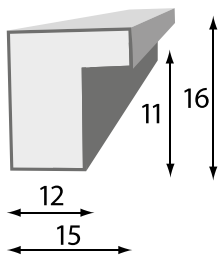

SATIN GLOW

Make your walls shine with beauty!

Standard sizes (cm)

10x15 | 13x18

15x21 | 18x24

21x30 | 30x40