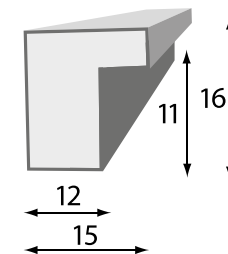

Etna
AK

Etna **AG**

ROUND FRAME

The whole world goes round

Standard sizes (cm)

10x15 | 13x18

15x21 | 18x24

21x30 | 30x40

ETNA

PRAGUE

Prague PU

ELEGANT SHINE

Elegance straight from the capital of beauty.

Standard sizes (cm)

10x15	13x18
15x21	18x24
21x30	30x40
40x50	

PRAGUE