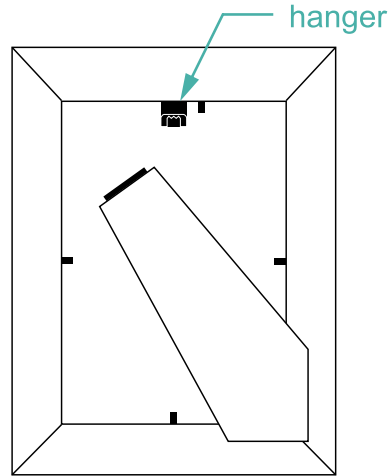

PHOTO FRAMES SET NATURE

Included sizes (cm)

- 2x | 10x15
- 2x | 15x21
- 1x | 21x30

FORMATS

10x15 13x18 15x21

front

back

back + plastic wrap

tie - standard

front

back

back + plastic wrap

tie - optional for sizes:

18x24
21x30

PHOTO FRAME STANDARD PACKAGING

STYLER®