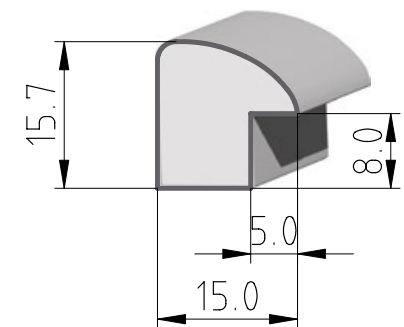

Etna
AK

Etna **AG**

ROUND FRAME

The whole world goes round

Standard sizes (cm)

10x15 | 13x18

15x21 | 18x24

21x30 | 30x40

ETNA

PRAGUE

Prague PU

ELEGANT SHINE

Elegance straight from the capital of beauty.

Standard sizes (cm)

10x15	13x18
15x21	18x24
21x30	30x40
40x50	

PRAGUE