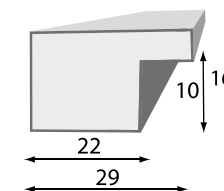

Standard sizes (cm)

10x15 | 13x18

15x21 | 18x24

21x30 | 30x40

40x50

NARVIK