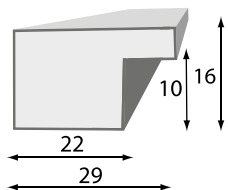

Standard sizes (cm)

10x15	13x18	15x21
18x24	21x30	30x40
40x50	50x70*	

* with plexiglass

FLORYDA

YOSEMITE

Yosemite AB

WARM WOOD

Discover beautiful colors of the mother nature!

SLIM

Standard sizes (cm)

10x15 | 13x18

15x21 | 18x24

21x30 | 30x40

YOSEMITE

NARVIK

Narvik AA

NORDIC SPIRIT

The art of Hygge!

Standard sizes (cm)

10x15 | 13x18

15x21 | 18x24

21x30 | 30x40

40x50

NARVIK

AA Yellowstone

RAW BEAUTY

Discover the beauty of nature

Standard sizes (cm)

- 10x15 | 13x18
- 15x21 | 18x24
- 21x30 | 30x40
- 40x50

YELLOWSTONE

Yellowstone
AA

Yellowstone
AC