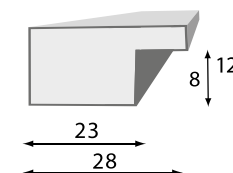

CLASSIC & SIMPLE

Less is more.

Standard sizes (cm)

10x15 | 13x18

15x21 | 18x24

21x30 | 30x40

JAPAN

Oslo BD

CLASSIC & NATURAL

Get close to nature!

Standard sizes (cm)

10x15 | 13x18

15x21 | 18x24

21x30 | 30x40

OSLO

Oslo
BD

Standard sizes (cm)

10x15	13x18	15x21
18x24	21x30	30x40
40x50	50x70*	

* with plexiglass

FLORYDA

YOSEMITE

Yosemite AB

WARM WOOD

Discover beautiful colors of the mother nature!

SLIM

Standard sizes (cm)

10x15 | 13x18

15x21 | 18x24

21x30 | 30x40

YOSEMITE

NARVIK

Narvik AA