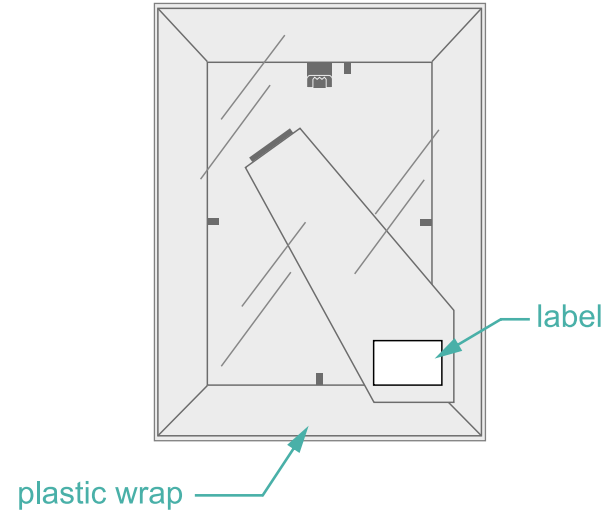

PHOTO FRAMES SET NATURE

Included sizes (cm)

- 2x | 10x15
- 2x | 15x21
- 1x | 21x30

FORMATS

10x15 13x18 15x21

front

back

back + plastic wrap

tie - standard

front

back

back + plastic wrap

tie - optional for sizes:

18x24
21x30

PHOTO FRAME STANDARD PACKAGING

STYLER®