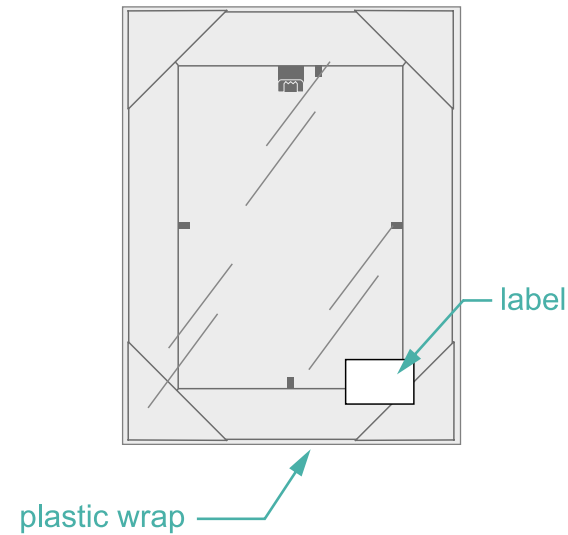

tie - standard

front

back

back + plastic wrap

tie - optional for sizes:

18x24
21x30

PHOTO FRAME STANDARD PACKAGING

STYLER®