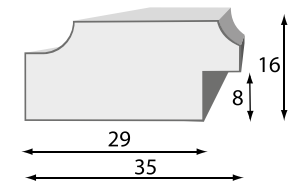

Standard sizes (cm)

10x15 | 13x18

15x21 | 18x24

21x30 | 30x40

40x50

MALMO