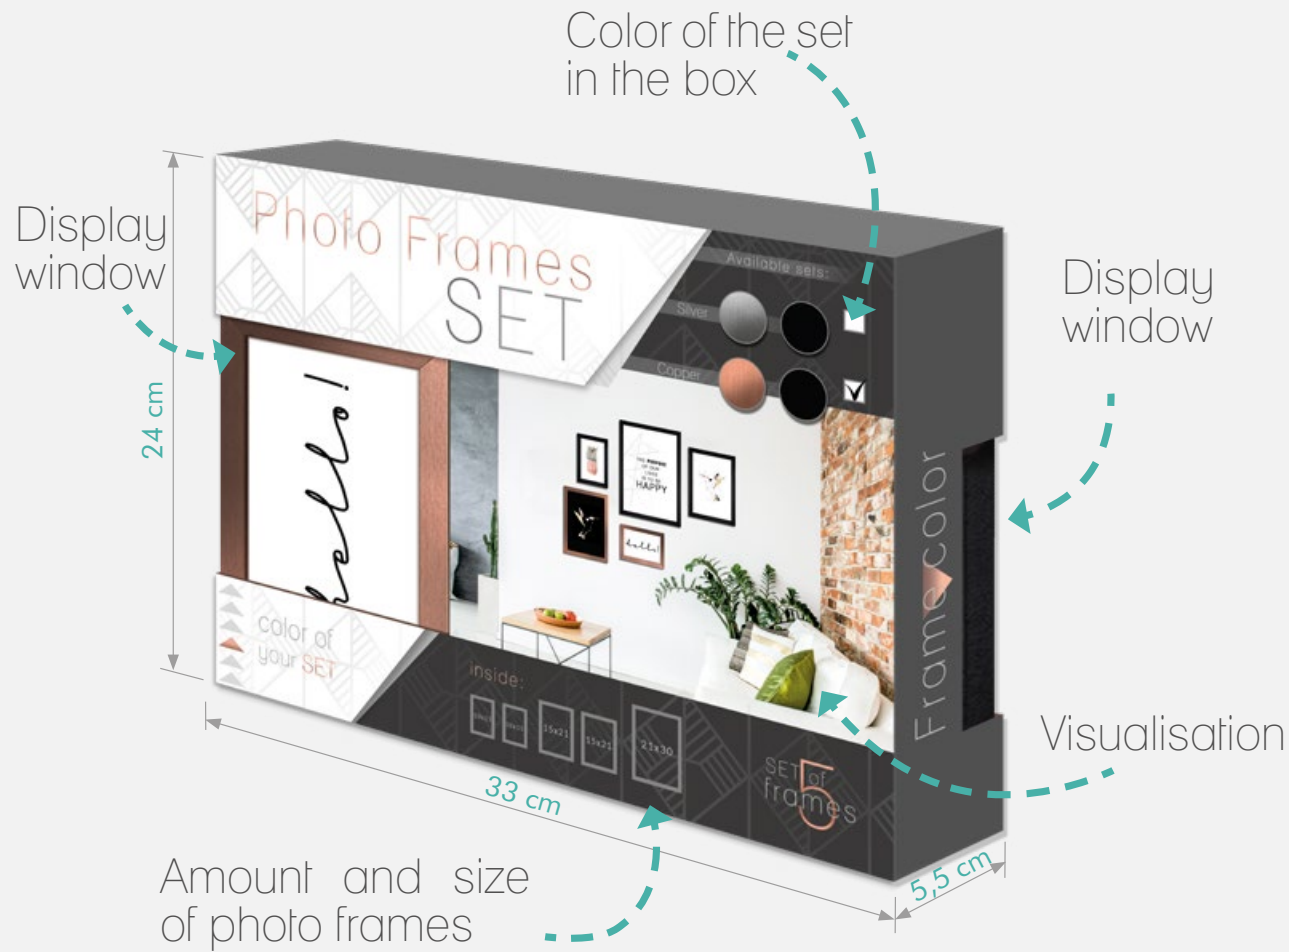

2x 10x10

2x 10x15

1x 15x21

39x39

Photo sizes:

2x 10x15

2x 15x21

41x51

2x 10x15

2x 15x21

27x51

Photo sizes:

2x 10x10

2x 10x15

1x 15x21

Sale SUPPORT

Our Sets are packed in elegant, modern box. Pick your favourite color scheme and designs. It's a perfect gift idea!

frames in box:

- ② 10x15 cm
- ② 15x21 cm
- ① 21x30 cm

SALE SUPPORT

PHOTO FRAMES SET

Graphics SILVER

Included sizes (cm)

- 2x | 10x15
- 2x | 15x21
- 1x | 21x30

Graphics COPPER

Set GRAPHICS combines modern trends with elegant minimalism. Choose your favourite color - silver or copper. You can change or mix designs with your own photos!