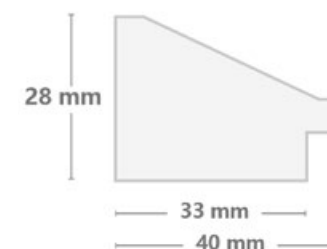

KYOTO

PARIS

Paris AF & AB

MODERN MEETS CLASSIC

Designed to fulfill the needs of both classic and modern interior enthusiasts!

Sizes (cm)

15x21 | 21x30 | 30x40
40x50 | 50x70

PARIS