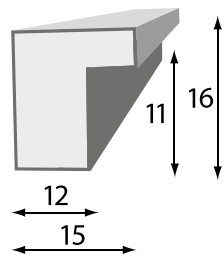

Our Sets are packed in elegant, modern box. Pick your favourite color scheme and designs. It's a perfect gift idea!

frames in box:

- ② 10x15 cm
- ② 15x21 cm
- ① 21x30 cm

SALE SUPPORT

PHOTO FRAMES SET

Graphics SILVER