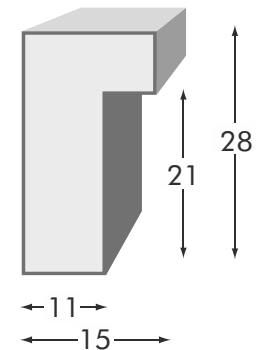

Standard sizes (cm)

10x15 | 13x18
15x21 | 18x24
21x30 | 30x40
40x50

LONDON

JAPAN

Japan
AE

Japan
AF

Japan
AK

Japan AK

CLASSIC & SIMPLE

Less is more.

Standard sizes (cm)

10x15 | 13x18

15x21 | 18x24

21x30 | 30x40

JAPAN

Oslo BD

CLASSIC & NATURAL

Get close to nature!

Standard sizes (cm)

10x15 | 13x18

15x21 | 18x24

21x30 | 30x40

OSLO

Oslo
BD

Standard sizes (cm)

10x15	13x18	15x21
18x24	21x30	30x40
40x50	50x70*	

* with plexiglass

FLORYDA

YOSEMITE

Yosemite AB

WARM WOOD

Discover beautiful colors of the mother nature!