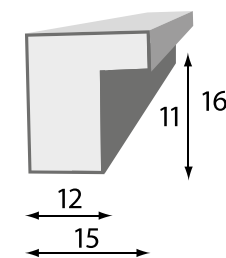

PHOTO FRAMES SET NATURE

Included sizes (cm)

- 2x | 10x15
- 2x | 15x21
- 1x | 21x30

FORMATS

10x15 13x18 15x21

front

back

back + plastic wrap