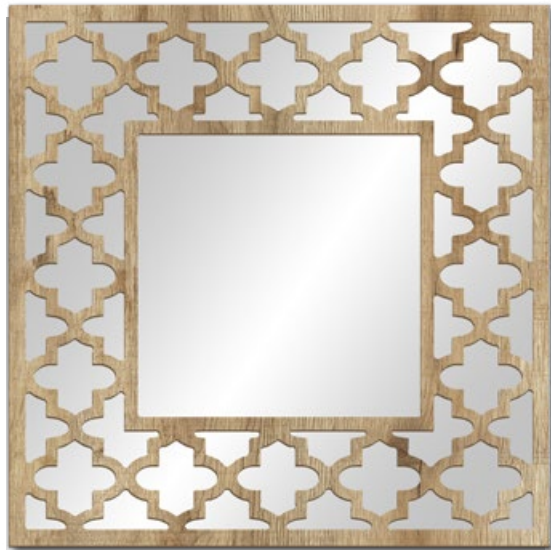

ORNAMENT BLACK

69x95 cm

ORNAMENT BLACK

69x95 cm

OAK ORNAMENT DECORATIVE MIRRORS

- made with natural MDF covered with oak-imitating foil
- various shapes and ornamental patterns achieved thanks to CNC technology,
- perfect for rustical and boho interiors.

ORNAMENT OAK

Ø 50 cm

MR001
Sophie

MR002
Alice

MR003
Julie

ORNAMENT OAK

50x50 cm

MR004
Annette