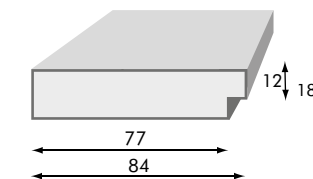

L 60x148 cm

JYVASKYLA JF 60X86

JYVÄSKYLÄ

S 60x86 cm

NEW

Jyvaskyla
JG

Jyvaskyla
AA

NEW

NEW

Jyvaskyla
AK

profile dimensions

UNIQUE DESIGN OF MIRROR *MARBELLA*

A modern combination of rectangular mdf frame and rounded mirror pane. Perfect solution for those who seek something unique.

MIRROR
MARBELLA AU
37x132 cm

profile
dimensions

MIRROR
MARBELLA AK
37x132 cm

profile
dimensions

STANDING MIRROR
VIENNA AB
42x147 cm

VIENNA AB 42X147

VIENNA
AB

STANDING MIRROR
LISBOA
42x147 cm

LISBOA AU 42X147