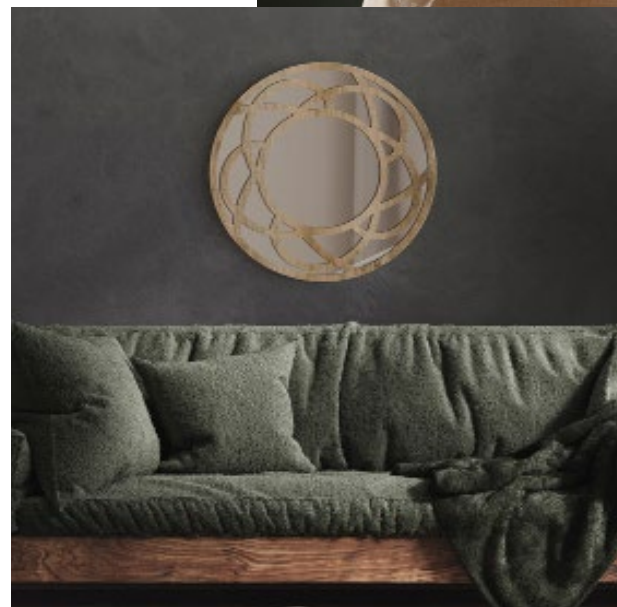

ORNAMENT BLACK

69x95 cm

ORNAMENT BLACK

69x95 cm

OAK ORNAMENT DECORATIVE MIRRORS

- made with natural MDF covered with oak-imitating foil
- various shapes and ornamental patterns achieved thanks to CNC technology,
- perfect for rustical and boho interiors.

ORNAMENT OAK

Ø 50 cm

MR001
Sophie

MR002
Alice

MR003
Julie

ORNAMENT OAK

50x50 cm

MR004
Annette