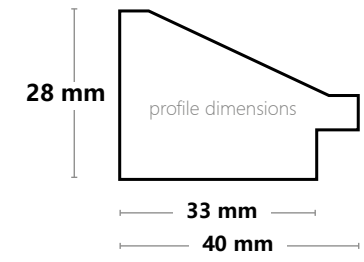

MIRROR

CANNES AU

47x127 cm

CANNES

181

profile dimensions

JYVASKYLA AP 60X148

JYVÄSKYLÄ

NEW

Jyvaskyla
AK

profile dimensions

UNIQUE DESIGN OF MIRROR *MARBELLA*

A modern combination of rectangular mdf frame and rounded mirror pane. Perfect solution for those who seek something unique.

MIRROR
MARBELLA AU
37x132 cm

profile
dimensions

MIRROR
MARBELLA AK
37x132 cm

profile
dimensions

STANDING MIRROR
VIENNA AB
42x147 cm

VIENNA AB 42X147

VIENNA
AB

STANDING MIRROR
LISBOA
42x147 cm

LISBOA AU 42X147

LISBOA
AU

LISBOA
AG

STANDING MIRROR
FLORENCE AU
46x146 cm

profile dimensions

FLORENCE
AU

SICILIA AK 46X146

STANDING MIRROR
SICILIA
46x146 cm

Sicilia
AD