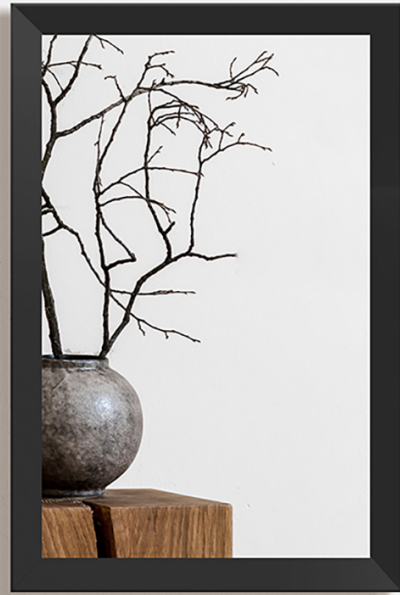

LAHTI AK 47X72