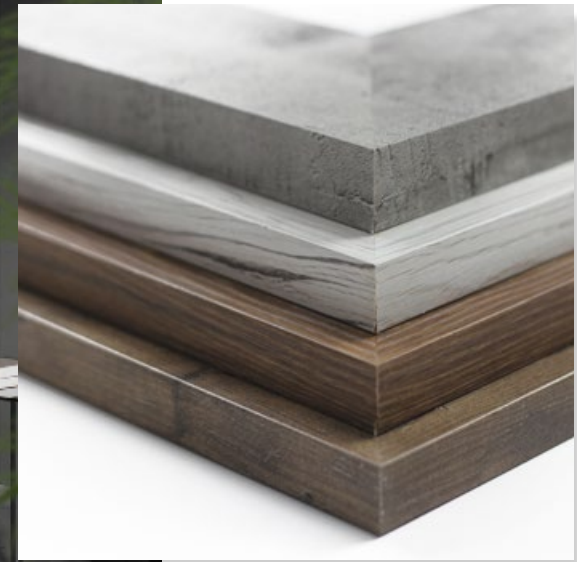

MIRRORS

WALL | STANDING

- made with MDF in Europe
- various moulding shapes
- covered with high quality foils that imitate wood, gold and fabric.

WINDOW PANE MIRROR **LOFT**

A must be in every loft stylization.
MDF frame and sections transform
the mirror into a work of art.

see sizes and design variants

69x95 cm

LFO1 • JAKE • 69X95

LFO2 • HARRY • 69X95

60x150 cm

LFO4 • WILLIAM • 60X150

LFO5 • CONNOR • 60X150

LFO6 • JACOB • 60X150