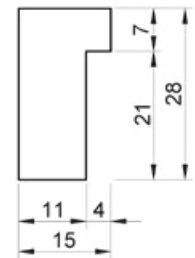

PARIS
AF

PARIS
AK

FLORIDA JG 32X122

FLORIDA

MIRROR
FLORIDA
32x122 cm

profile dimensions

LAHTI AA 47x127

MIRROR
LAHTI
L 47x127 cm

NEW

Jyvaskyla
AK

profile dimensions

UNIQUE DESIGN OF MIRROR *MARBELLA*

A modern combination of rectangular mdf frame and rounded mirror pane. Perfect solution for those who seek something unique.

MIRROR
MARBELLA AU
37x132 cm

profile
dimensions

MIRROR
MARBELLA AK
37x132 cm

profile
dimensions

STANDING MIRROR
VIENNA AB
42x147 cm

VIENNA AB 42X147

VIENNA
AB

STANDING MIRROR
LISBOA
42x147 cm

LISBOA AU 42X147

LISBOA
AU

LISBOA
AG

STANDING MIRROR
FLORENCE AU
46x146 cm

profile dimensions

FLORENCE
AU

SICILIA AK 46X146

STANDING MIRROR
SICILIA
46x146 cm

Sicilia
AD