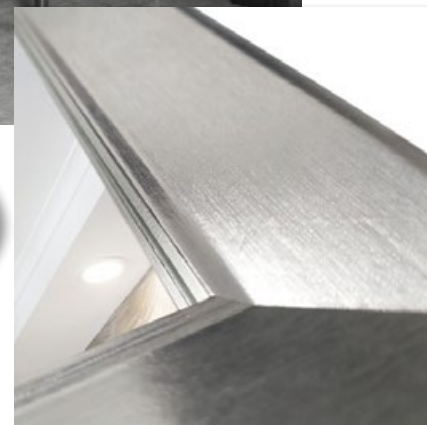

MIRRORS

WALL | STANDING

- made with MDF in Europe
- various moulding shapes
- covered with high quality foils that imitate wood, gold and fabric.

WINDOW PANE MIRROR **LOFT**

A must be in every loft stylization.
MDF frame and sections transform
the mirror into a work of art.