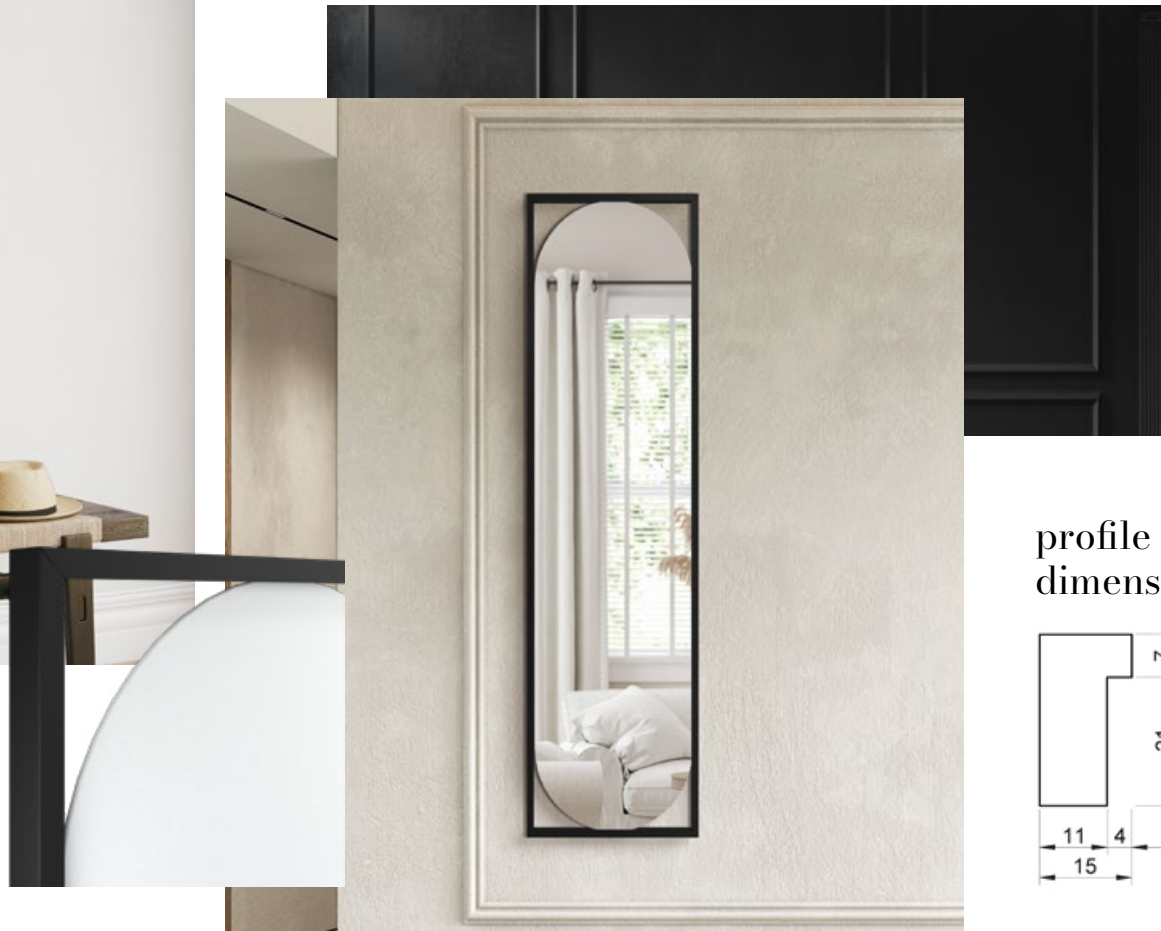

NEW

Jyvaskyla
AK

profile dimensions

UNIQUE DESIGN OF MIRROR *MARBELLA*

A modern combination of rectangular mdf frame and rounded mirror pane. Perfect solution for those who seek something unique.

MIRROR
MARBELLA AU
37x132 cm

profile
dimensions

MIRROR
MARBELLA AK
37x132 cm

profile
dimensions

STANDING MIRROR
VIENNA AB
42x147 cm

VIENNA AB 42X147

VIENNA
AB

STANDING MIRROR
LISBOA
42x147 cm

LISBOA AU 42X147