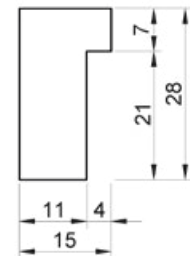

NEW

Jyvaskyla
AK

profile dimensions

UNIQUE DESIGN OF MIRROR *MARBELLA*

A modern combination of rectangular mdf frame and rounded mirror pane. Perfect solution for those who seek something unique.

MIRROR
MARBELLA AU
37x132 cm

profile
dimensions

MIRROR
MARBELLA AK
37x132 cm

profile
dimensions

STANDING MIRROR
VIENNA AB
42x147 cm

VIENNA AB 42X147

VIENNA
AB

STANDING MIRROR
LISBOA
42x147 cm

LISBOA AU 42X147

LISBOA
AU

LISBOA
AG

STANDING MIRROR
FLORENCE AU
46x146 cm

profile dimensions

FLORENCE
AU

SICILIA AK 46X146

STANDING MIRROR
SICILIA
46x146 cm

Sicilia
AD