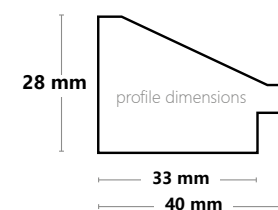

MIRROR

CANNES AU

47x127 cm

CANNES

181

profile dimensions

JYVASKYLA AP 60X148

JYVÄSKYLÄ

NEW

Jyvaskyla
AK

profile dimensions

UNIQUE DESIGN OF MIRROR *MARBELLA*

A modern combination of rectangular mdf frame and rounded mirror pane. Perfect solution for those who seek something unique.

MIRROR
MARBELLA AU
37x132 cm

profile
dimensions

MIRROR
MARBELLA AK
37x132 cm

profile
dimensions

STANDING MIRROR
VIENNA AB
42x147 cm

VIENNA AB 42X147

VIENNA
AB

STANDING MIRROR
LISBOA
42x147 cm

LISBOA AU 42X147

LISBOA
AU

LISBOA
AG

STANDING MIRROR
FLORENCE AU
46x146 cm

profile dimensions

FLORENCE
AU

SICILIA AK 46X146

STANDING MIRROR
SICILIA
46x146 cm

Sicilia
AD